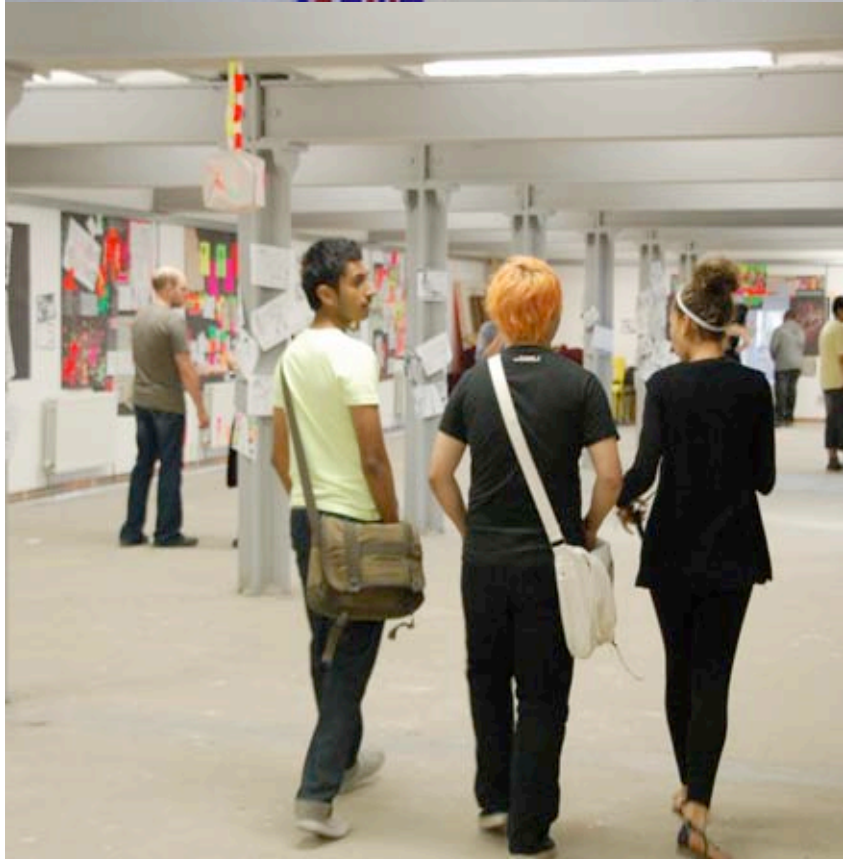

/// MALTHOUSE STUDIO ///

- **Size** 404 m² / 4350 ft²
- **Uses** Screenings, film production, theatre performances, school projects, community projects, exhibitions, conferences, meetings, productions and fashion shows.
- **Prices** Available on request (25% discount for non-profits; further discounts for SPACE artists)
- **Facilities** Kitchen, accessible parking, PA & AV equipment
- **Catering** Available on request
- **Location** Barking Creative Quarter, 62 – 76 Abbey Road, Barking, IG11 7BT