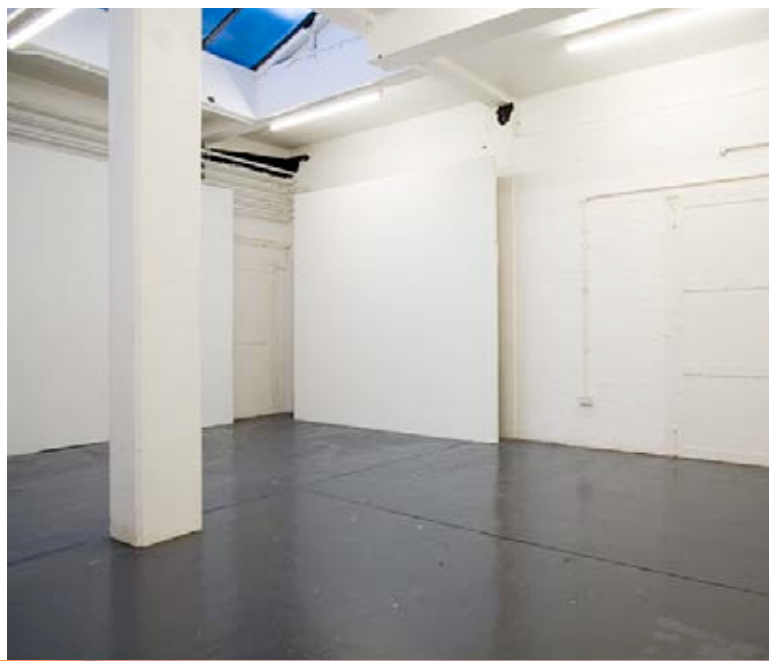

## /// MAIN GALLERY ///

**Size** 161 m<sup>2</sup> / 1735 ft<sup>2</sup>

**Prices** Available on request (25% discount for non-profits; further discounts for SPACE artists)

**Uses** Exhibitions, parties, product launches, conferences, performances, design and fashion shows.

## /// ANNEXE ///

- Size** 47 m<sup>2</sup> / 503 ft<sup>2</sup>
- Uses** Exhibitions, meetings, film screening, school projects and community events.
- Prices** Available on request (25% discount for non-profits; further discounts for SPACE artists)
- Facilities** Foldable tables & chairs, AV & PA equipment (projector, laptop, speaker, mike, mixing desk)
- Catering** Available on request
- Location** The Triangle Building, 129 – 131 Mare Street, London, E8 3RH

## /// BIG HIRE - PROJECT SPACE ///

- Size** 90 m<sup>2</sup> / 978 ft<sup>2</sup>
- Uses** Film screening / productions, exhibitions, school workshops & projects, conferences & symposiums, fashion shows & fashions shoots, commission production & community events.
- Prices** Available on request (25% discount for non-profits; further discounts for SPACE artists)
- Facilities** Foldable tables & chairs, AV & PA equipment (projector, laptop, speaker, mike, mixing desk)
- Catering** Available on request
- Location** The Triangle Building, 129 – 131 Mare Street, London, E8 3RH

## /// COURTYARD ///

- Size** 400 m<sup>2</sup> / 4300 ft<sup>2</sup>
- Uses** School workshops, film screenings & production, outdoor exhibitions, project preparation, carnival floats, public events.
- Prices** Available on request (25% discount for non-profits; further discounts for SPACE artists)
- Facilities** 3 phase power supply; foldable tables & chairs, BBQ, car access, PA
- Catering** Available on request
- Location** The Triangle Building, 129 – 131 Mare Street, London, E8 3RH