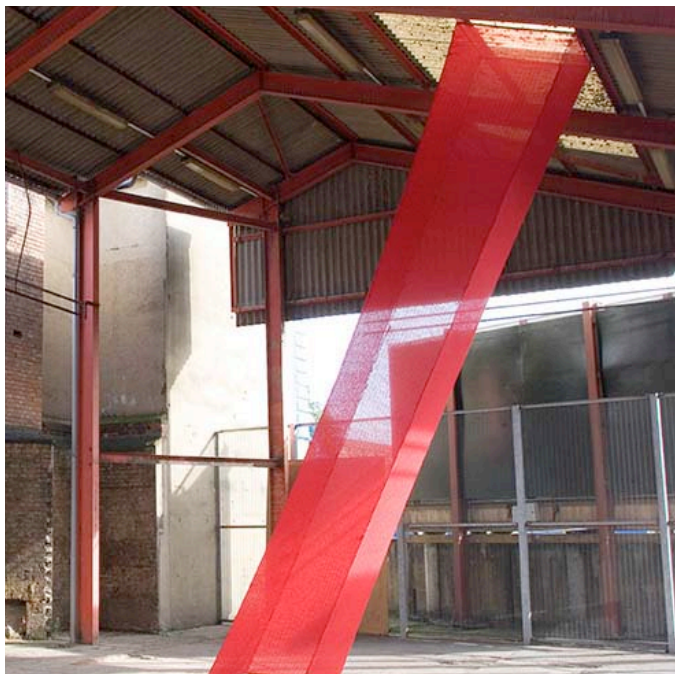

## /// ANNEXE ///

- Size** 47 m<sup>2</sup> / 503 ft<sup>2</sup>
- Uses** Exhibitions, meetings, film screening, school projects and community events.
- Prices** Available on request (25% discount for non-profits; further discounts for SPACE artists)
- Facilities** Foldable tables & chairs, AV & PA equipment (projector, laptop, speaker, mike, mixing desk)
- Catering** Available on request
- Location** The Triangle Building, 129 – 131 Mare Street, London, E8 3RH

## /// BIG HIRE - PROJECT SPACE ///

- Size** 90 m<sup>2</sup> / 978 ft<sup>2</sup>
- Uses** Film screening / productions, exhibitions, school workshops & projects, conferences & symposiums, fashion shows & fashions shoots, commission production & community events.
- Prices** Available on request (25% discount for non-profits; further discounts for SPACE artists)
- Facilities** Foldable tables & chairs, AV & PA equipment (projector, laptop, speaker, mike, mixing desk)
- Catering** Available on request
- Location** The Triangle Building, 129 – 131 Mare Street, London, E8 3RH